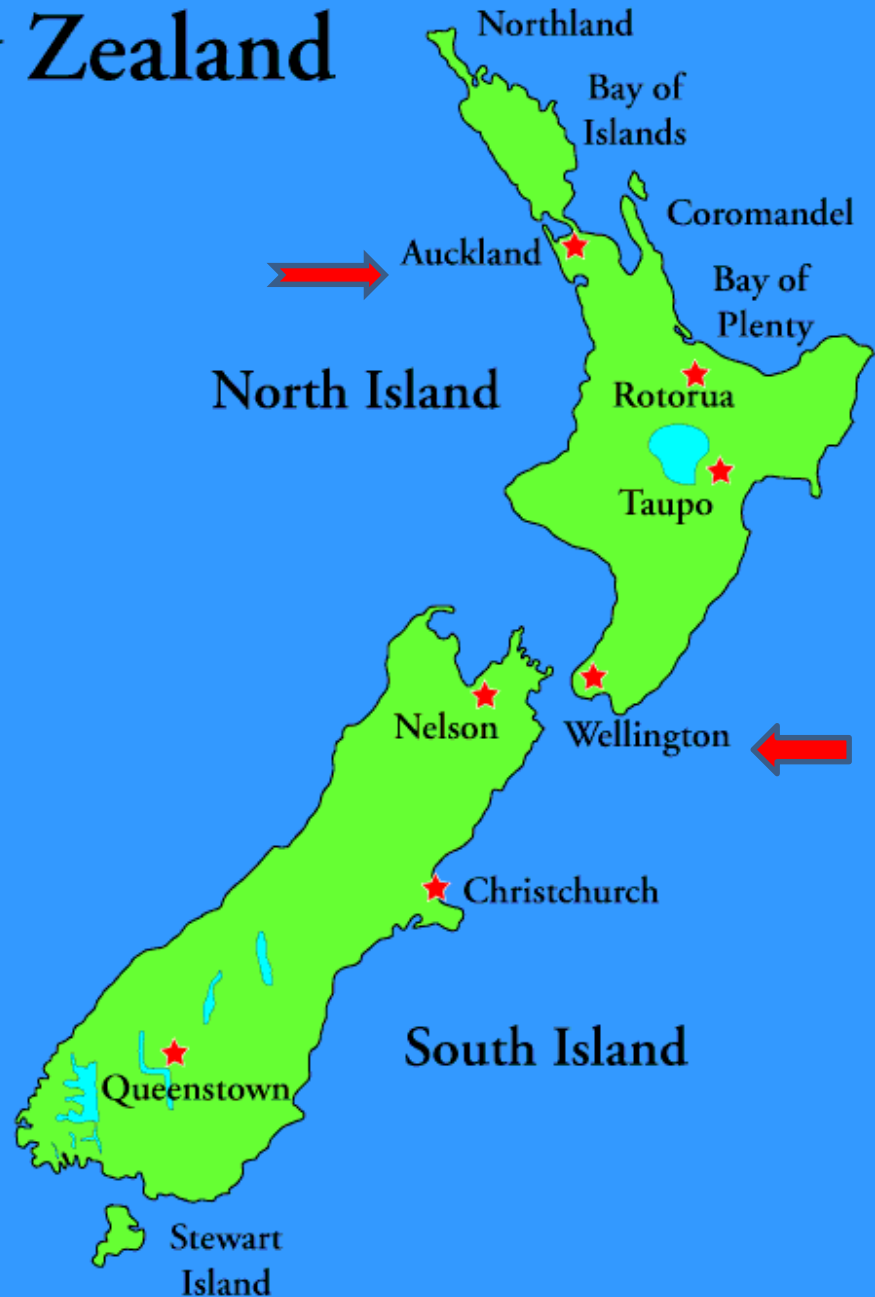

Equator

Papua New
Guinea

Solomon
Islands

Vanuatu

Fiji

New Caledonia

Australia

New Zealand

Pink Davis

Mike Cooper

Jack McMahan

Mike Huffman

Network of Bible Believing Churches (NBBC) in Auckland and Hamilton

1. South Auckland Bible Church
 2. Waitakere Bible Church (West Auckland)
 3. Cornerstone Baptist Church (Flatbush, Auckland)
 4. International Baptist Church (Botany, Auckland)
 5. International Baptist Church Central (Auckland City)
 6. Hamilton Bible Church
 7. Good News Baptist Church (Hamilton)
- 

Farewell from South Auckland Bible Church January 2014

Moving Day

New Zealand

Auckland

North Island

South Island

Stewart Island

WELLINGTON NZ'S CAPITAL